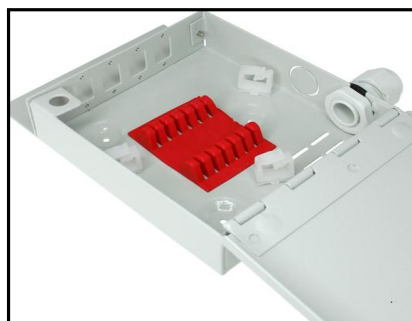

## FTTH Customer Terminal Box

### *Description:*

Used in the end termination of residential buildings and villas, to fix and splice with pigtails.

### *Features:*

- small size,light weight,pleasing in apperance
- wall mounted with mechanical protection function
- max fiber capacity 4-08 fibers,4-08 adapter output
- available for FC,SC,ST,LC adaptops
- hinge and convenient press-pull button lock design

### *Sepecifications :*

Item	BOIT-OPT-08SC
Size (H*W*D) mm	200*165*40
Cable diameter(mm)	Φ5~Φ10
Cable ports	2 holes
Max capacity of splice	8 cores