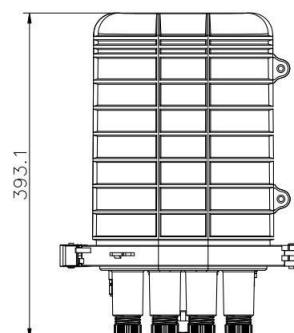

### Features:

Impact resistant PP material, black color

Mechanical sealing structure, IP68

Max. 12pcs fiber optic splice tray, max. 288 fibers Can load

max. 18pcs SC simplex adapters

Two splitter space for PLC 1x8, 1x16

6 round cable port 18mm, 2 cable port 18mm support cable entry without cutting

Working temperature -35°C~70°C, cold and heat resistance, electrical insulation, corrosion resistance.

Support wall mounted, pole mounted, aerial hanged, direct buried.

### Dimension: (mm)

**Instruction:**

- 1. Input fiber optic cable
- 3. Cable strengthen member

- 2. Heat shrinkable protection sleeve
- 4. Output fiber optic cable

**Accessory list:**

Item	Name	Specification	Qty
1	Plastic tube	Outside $\Phi$ 4mm, thickness 0.6mm, plastic, white	1 meter
2	Cable tie	3mm*120mm, white	12 pcs
3	Inner hexagon spanner	S5 black	1 pc
4	Heat shrinkable protection sleeve	60*2.6*1.0mm	As per using capacity

**Packing information:**

4pcs per carton, each carton 61x44x45cm