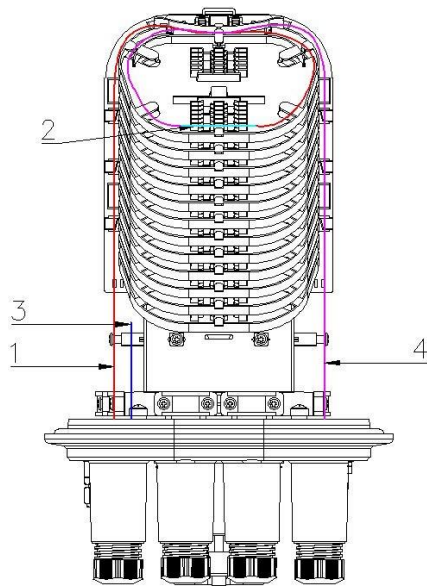

### Features:

Impact resistant PP material, black color

Mechanical sealing structure, IP68

Max. 12pcs fiber optic splice tray, max. 288 fibers Can load

max. 18pcs SC simplex adapters

Two splitter space for PLC 1x8, 1x16

6 round cable port 18mm, 2 cable port 18mm support cable entry without cutting

Working temperature -35°C~70°C, cold and heat resistance, electrical insulation, corrosion resistance.

Support wall mounted, pole mounted, aerial hanged, direct buried.

### Dimension: (mm)

**Instruction:**

- 1. Input fiber optic cable
- 3. Cable strengthen member

- 2. Heat shrinkable protection sleeve
- 4. Output fiber optic cable

**Accessory list:**

Item	Name	Specification	Qty
1	Plastic tube	Outside $\Phi$ 4mm, thickness 0.6mm, plastic, white	1 meter
2	Cable tie	3mm*120mm, white	12 pcs
3	Inner hexagon spanner	S5 black	1 pc
4	Heat shrinkable protection sleeve	60*2.6*1.0mm	As per using capacity

**Packing information:**

4pcs per carton, each carton 61x44x45cm