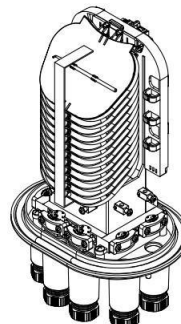

### Description:

FOSC 144 DOM is an oval dome type fiber optic splice closure that support fiber splicing and protection. It is waterproof and dust proof and suitable for outdoor aerial hanged, pole mounted, wall mounted, duct or buried application.

### Features:

Impact resistant PP material, black color

Mechanical sealing structure, IP68

Max. 12pcs fiber optic splice tray, max. 288 fibers Can load

max. 18pcs SC simplex adapters

Two splitter space for PLC 1x8, 1x16

6 round cable port 18mm, 2 cable port 18mm support cable entry without cutting

Working temperature -35°C~70°C, cold and heat resistance, electrical insulation, corrosion resistance.

Support wall mounted, pole mounted, aerial hanged, direct buried.

### Dimension: (mm)

**Instruction:**

- 1. Input fiber optic cable
- 3. Cable strengthen member

- 2. Heat shrinkable protection sleeve
- 4. Output fiber optic cable

**Accessory list:**

Item	Name	Specification	Qty
1	Plastic tube	Outside $\Phi$ 4mm, thickness 0.6mm, plastic, white	1 meter
2	Cable tie	3mm*120mm, white	12 pcs
3	Inner hexagon spanner	S5 black	1 pc
4	Heat shrinkable protection sleeve	60*2.6*1.0mm	As per using capacity