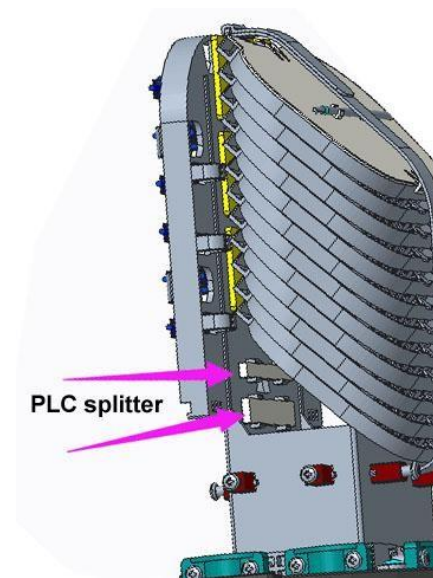

### Features:

Impact resistant PP material, black color

Mechanical sealing structure, IP68

Max. 12pcs fiber optic splice tray, max. 288 fibers Can load

max. 18pcs SC simplex adapters

Two splitter space for PLC 1x8, 1x16

6 round cable port 18mm, 2 cable port 18mm support cable entry without cutting

Working temperature -35°C~70°C, cold and heat resistance, electrical insulation, corrosion resistance.

Support wall mounted, pole mounted, aerial hanged, direct buried.

### Dimension: (mm)

**Instruction:**

- 1. Input fiber optic cable
- 3. Cable strengthen member

- 2. Heat shrinkable protection sleeve
- 4. Output fiber optic cable

**Accessory list:**

Item	Name	Specification	Qty
1	Plastic tube	Outside $\Phi$ 4mm, thickness 0.6mm, plastic, white	1 meter
2	Cable tie	3mm*120mm, white	12 pcs
3	Inner hexagon spanner	S5 black	1 pc
4	Heat shrinkable protection sleeve	60*2.6*1.0mm	As per using capacity