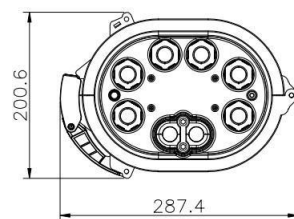

### Features:

Impact resistant PP material, black color

Mechanical sealing structure, IP68

Max. 12pcs fiber optic splice tray, max. 288 fibers Can load

max. 18pcs SC simplex adapters

Two splitter space for PLC 1x8, 1x16

6 round cable port 18mm, 2 cable port 18mm support cable entry without cutting

Working temperature -35°C~70°C, cold and heat resistance, electrical insulation, corrosion resistance.

Support wall mounted, pole mounted, aerial hanged, direct buried.

### Dimension: (mm)

**Instruction:**

- 1. Input fiber optic cable
- 3. Cable strengthen member

- 2. Heat shrinkable protection sleeve
- 4. Output fiber optic cable

**Accessory list:**

Item	Name	Specification	Qty
1	Plastic tube	Outside $\Phi$ 4mm, thickness 0.6mm, plastic, white	1 meter
2	Cable tie	3mm*120mm, white	12 pcs
3	Inner hexagon spanner	S5 black	1 pc
4	Heat shrinkable protection sleeve	60*2.6*1.0mm	As per using capacity