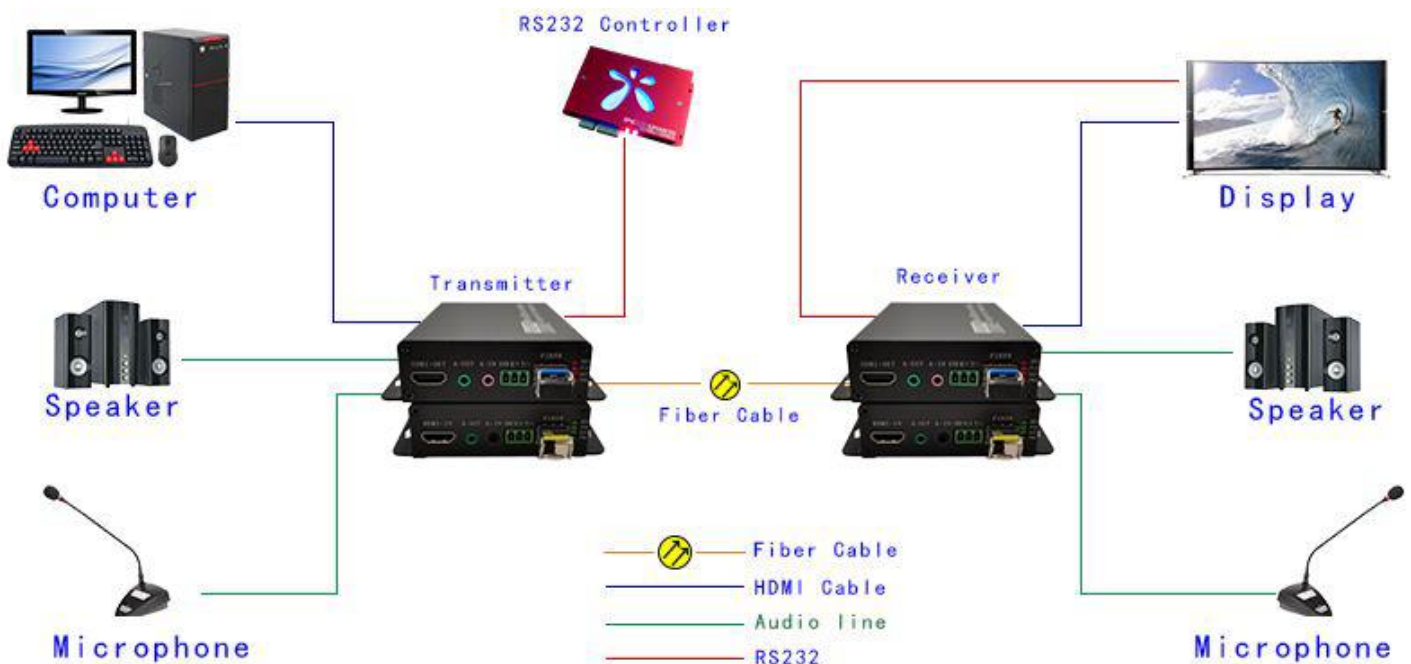

Application: